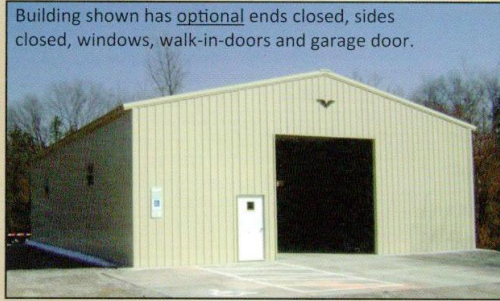

COMMERCIAL GRADE CARPORTS

For over 30 years, Alvarez Storage From A to Z has offered a full range of services and buildings to meet your storage needs now and into the future.

201 Schneider Rd
Hudson, NY 12534
(518) 858-9120

info@storagefromatoz.com
www.storagefromatoz.com

COMMERCIAL GRADE

FREE
Installation
On Your
Level Lot*

14 Gauge CERTIFIED 20PSF/120MPH, 12 Gauge CERTIFIED 30PSF/130MPH

STANDARD FEATURES INCLUDE: 14 Gauge Frame, 29G Vertical Roofing, Bows 10' on center or less, Engineered truss system for roof and legs.