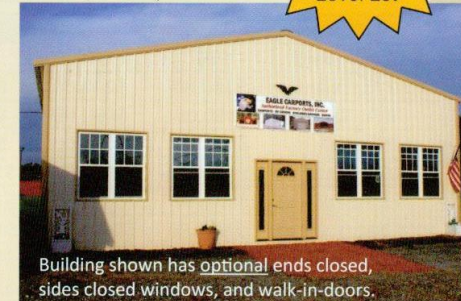

COMMERCIAL GRADE CARPORTS

For over 30 years, Alvarez Storage From A to Z has offered a full range of services and buildings to meet your storage needs now and into the future.

201 Schneider Rd
Hudson, NY 12534
(518) 858-9120

info@storagefromatoz.com
www.storagefromatoz.com

COMMERCIAL GRADE

FREE
Installation
On Your
Level Lot*

14 Gauge CERTIFIED 20PSF/120MPH, 12 Gauge CERTIFIED 30PSF/130MPH

STANDARD FEATURES INCLUDE: 14 Gauge Frame, 29G Vertical Roofing, Bows 10' on center or less, Engineered truss system for roof and legs.