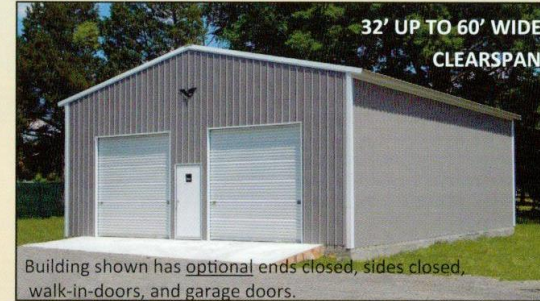

COMMERCIAL GRADE CARPORTS

For over 30 years, Alvarez Storage From A to Z has offered a full range of services and buildings to meet your storage needs now and into the future.

201 Schneider Rd
Hudson, NY 12534
(518) 858-9120

info@storagefromatoz.com
www.storagefromatoz.com

COMMERCIAL GRADE

FREE
Installation
On Your
Level Lot*

14 Gauge CERTIFIED 20PSF/120MPH, 12 Gauge CERTIFIED 30PSF/130MPH

STANDARD FEATURES INCLUDE: 14 Gauge Frame, 29G Vertical Roofing, Bows 10' on center or less, Engineered truss system for roof and legs.

Eagle Lock™ Truss System

	32x20	34x20	36x20	38x20	40x20	42x20	44x20	46x20	48x20	50x20	52x20	54x20	56x20	58x20	60x20
	\$4,750	\$4,985	\$5,260	\$5,530	\$5,800	\$6,235	\$6,531	\$6,828	\$7,125	\$7,422	\$7,718	\$8,015	\$8,312	\$8,609	\$8,906
	32x30	34x30	36x30	38x30	40x30	42x30	44x30	46x30	48x30	50x30	52x30	54x30	56x30	58x30	60x30
	\$6,770	\$7,135	\$7,495	\$7,860	\$8,220	\$8,886	\$9,309	\$9,731	\$10,154	\$10,578	\$11,000	\$11,424	\$11,847	\$12,270	\$12,693
	32x40	34x40	36x40	38x40	40x40	42x40	44x40	46x40	48x40	50x40	52x40	54x40	56x40	58x40	60x40
	\$8,700	\$9,190	\$9,680	\$10,160	\$10,640	\$11,418	\$11,962	\$12,506	\$13,049	\$13,593	\$14,137	\$14,680	\$15,225	\$15,768	\$16,310
	32x50	34x50	36x50	38x50	40x50	42x50	44x50	46x50	48x50	50x50	52x50	54x50	56x50	58x50	60x50
	\$10,640	\$11,250	\$11,850	\$12,460	\$13,025	\$13,965	\$14,630	\$15,295	\$15,960	\$16,625	\$17,290	\$17,955	\$18,620	\$19,285	\$19,950
	32x60	34x60	36x60	38x60	40x60	42x60	44x60	46x60	48x60	50x60	52x60	54x60	56x60	58x60	60x60
	\$12,580	\$13,300	\$14,030	\$14,760	\$15,480	\$16,511	\$17,298	\$18,083	\$18,870	\$19,656	\$20,442	\$21,228	\$22,015	\$22,801	\$23,587

Financing Available

"ALL PRICES SUBJECT TO CHANGE WITHOUT NOTICE"

Actual colors may vary slightly.

NOTES: Frame lengths are 20', 30', etc., vertical roofs have no overhang front or back. MUST BE PLACED ON CONCRETE* either on slab, footers or piers. Customer must supply lift for installation.*